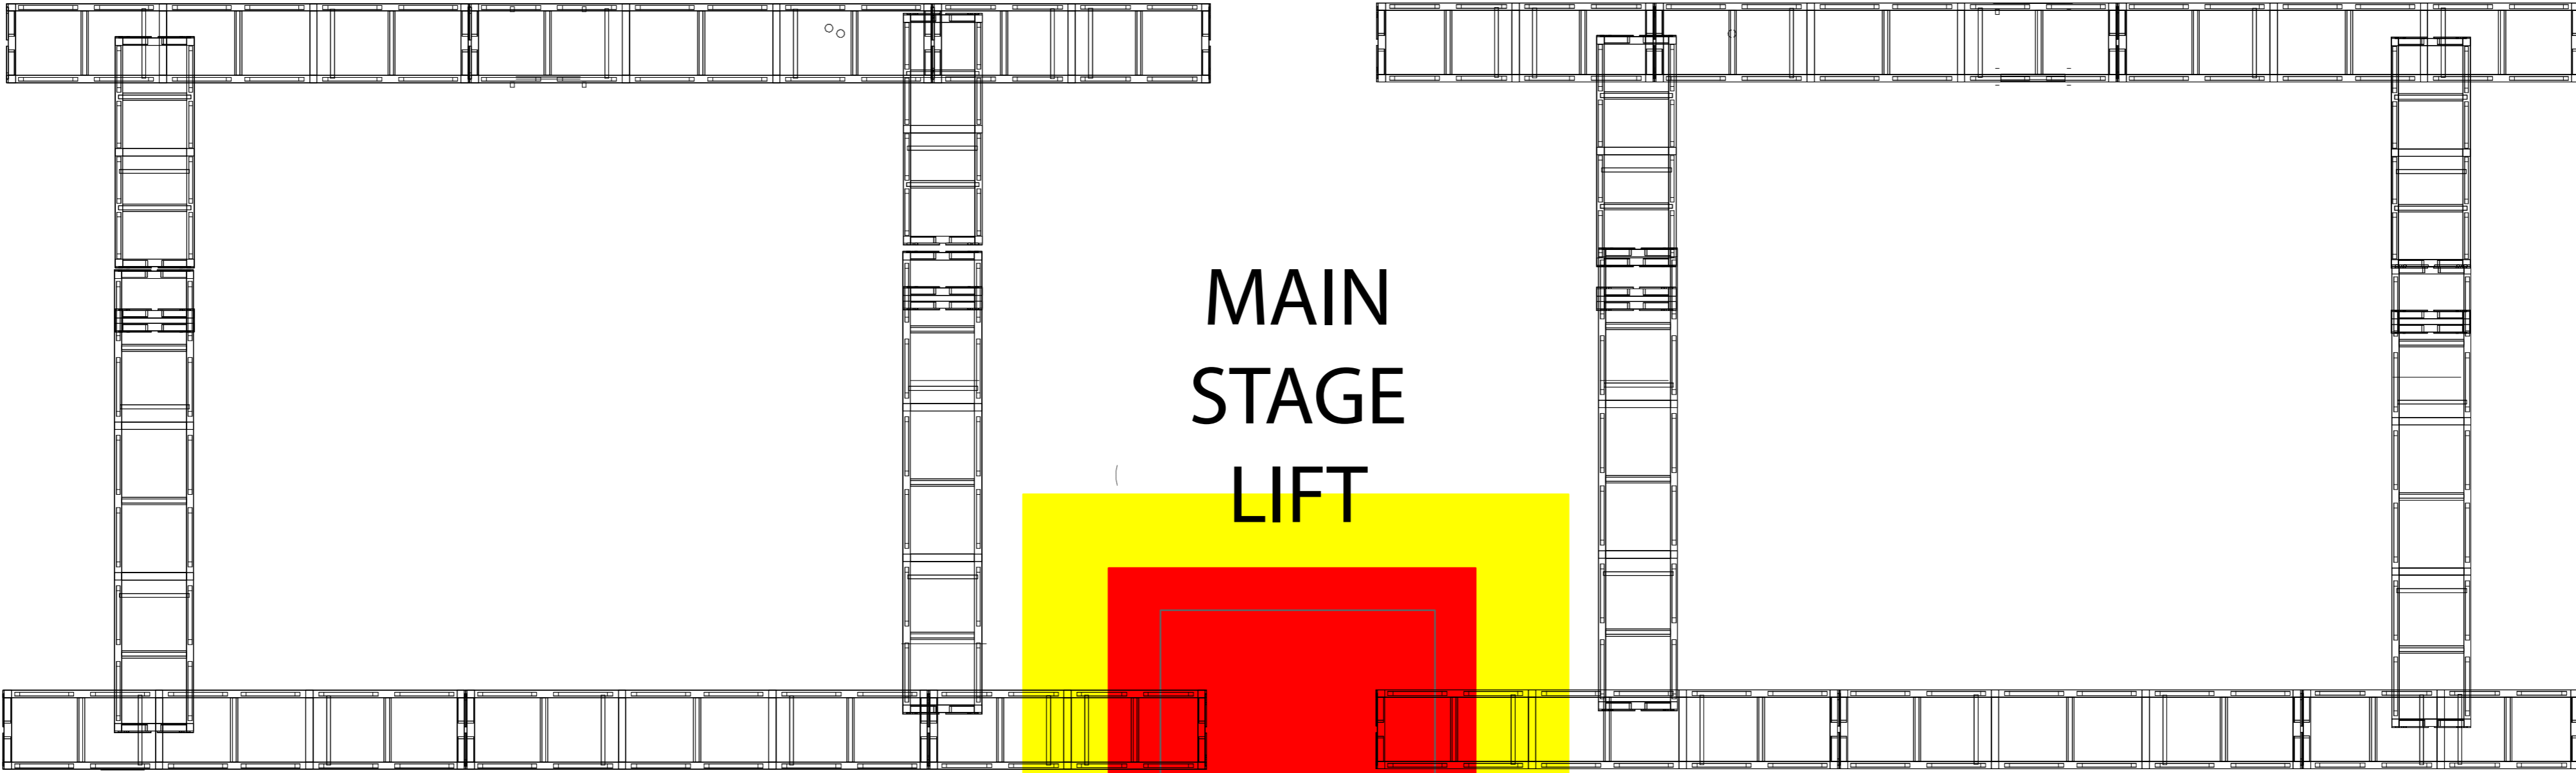

TRACKING VIDEO WALL

MAIN
STAGE
LIFT

MOVING LIGHTS TRUSS